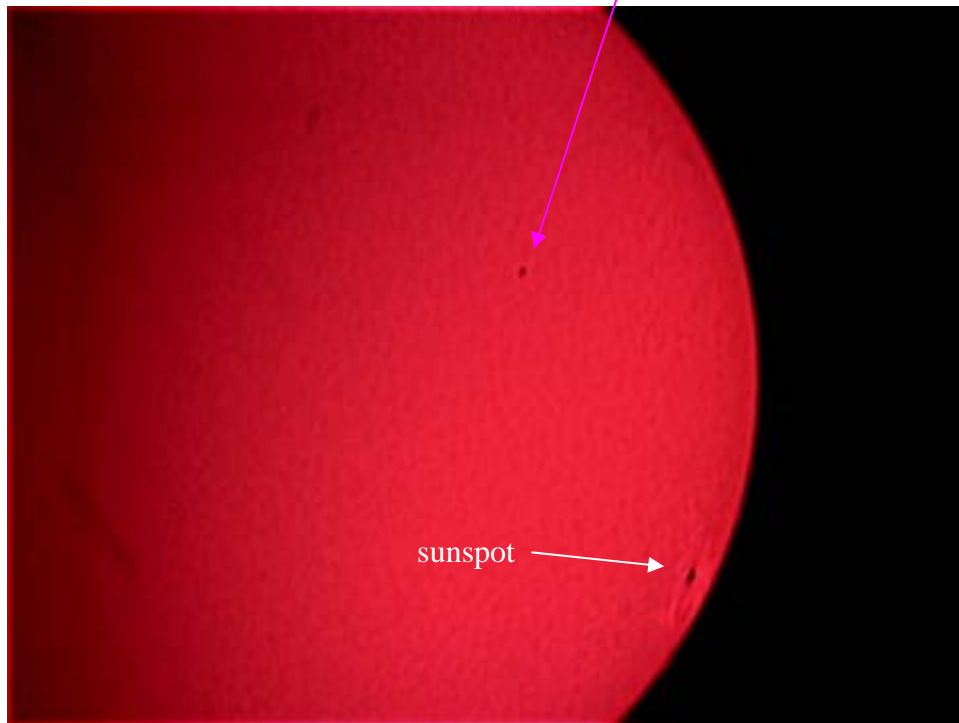

Transit of Mercury, Nov 9 2006, Melbourne, Australia.

Melbourne, 9 Nov, 2006, 7:36am

Melbourne, 9 Nov, 2006, 7:40am

Equipment:

Phillips ToUCAM Pro II CCD Webcam (1.2 Mega pixel) on a Coronado PST Solar Telescope with H-alpha filter.