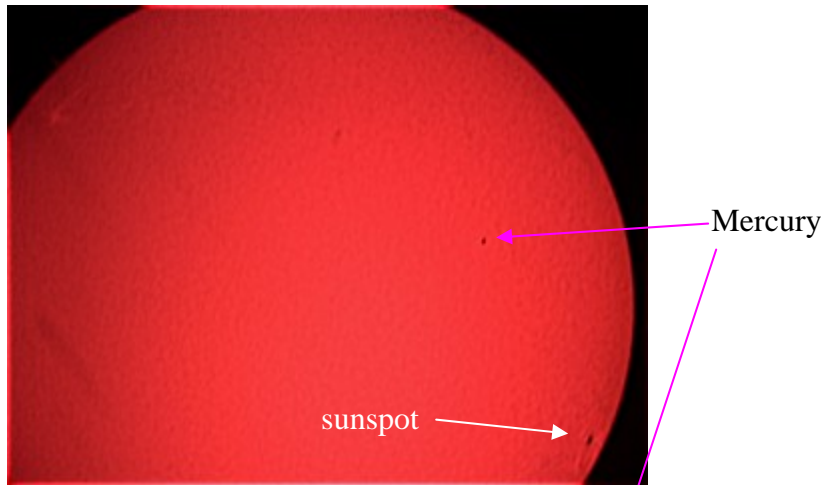

Transit of Mercury, Nov 9 2006, Melbourne, Australia.

Melbourne, 9 Nov, 2006, 7:36am

Melbourne, 9 Nov, 2006, 7:40am

Equipment:

Phillips ToUCAM Pro II CCD Webcam (1.2 Mega pixel) on a Coronado PST Solar Telescope with H-alpha filter.